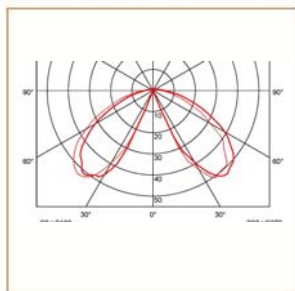

Specifications

Art No.	WAT	CCT	CRI	LED	Angle TL	Ø
74500-PL-	12	3000	75	9	-	1147
74505-PL-	12	5000	75	9	-	1229

Dimensions

Light Distribution

Cone Diagram

Luminous Intensity Distribution

All Luminaires are electrical tested & protection tested according to the standard (IEC 598)