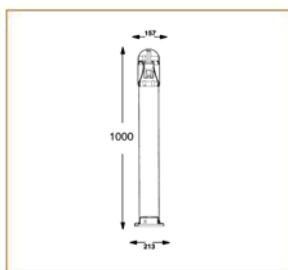

CONICAL

Driver	Origin	LED	Origin	Lifetime
QLT	ITALY	CREE	USA	50000

Product Description

PLConical

is a IP 65 rated outdoor free standing luminaires ideal

Basic Data

Material	Die Cast Aluminum
Finishing	Electrostatic Painting
Optics	silver painted plastic
Weight	7.2 kg
IP	65
IK	08
Suspension	Ground Mounted
Additional Data	

Specifications

Art No.	WAT	CCT	CRI	LED	Angle TL	Ø
74500-PL-	12	3000	75	9	-	1147
74505-PL-	12	5000	75	9	-	1229

Dimensions

Light Distribution

Cone Diagram

Luminous Intensity Distribution

All Luminaires are electrical tested & protection tested according to the standard (IEC 598)