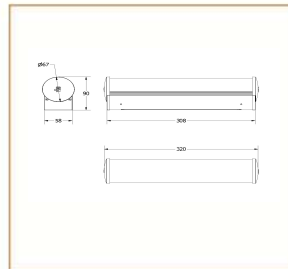

MIRA

Driver Origin	LED Origin	Origin	Lifetime
TCI	ITALY	LUMILED	50000

Product Description

MIRA is a decorative linear LED lighting unit, designed with modern aesthetics with an emphasis on minimalism & elegance. Surface mounted vertically & horizontally. Ideal for Mirrors, Bathrooms & Corridors lighting

Basic Data

Material	Aluminum Die Casting
Finishing	Electrostatic Painting
Optics	OPAL
Weight	0.706 KG
IP	54
IK	08
Suspension	Surface mounted
Additional Data	

Specifications

Art No.	WAT	CCT	CRI	LED	Angle TL	Ø
77400-PL	7	3000	84	24	141	631

Dimensions

Light Distribution

All Luminaires are electrical tested & protection tested according to the standard (IEC 598)