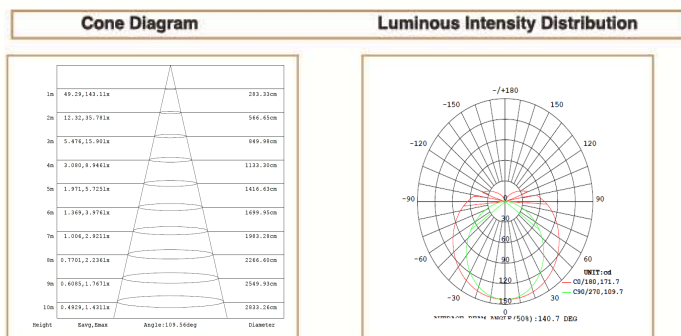

Light Distribution

All Luminaires are electrical tested & protection tested according to the standard (IEC 598)