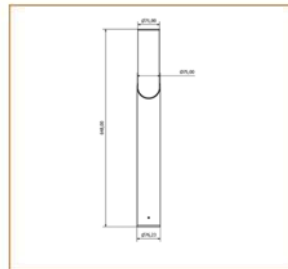

### Basic Data

Material	Die Cast Aluminum
Finishing	Electrostatic Painting
Optics	Opal
Weight	2.498 kg
IP	65
IK	08
Suspension	Ground Mounted
Additional Data	

### Specifications

Art No.	WAT	CCT	CRI	LED	Angle TL	Ø
74540-PL-	8	3000	80	1	-	238
74545-PL-	8	5000	80	1	-	245

### Dimensions