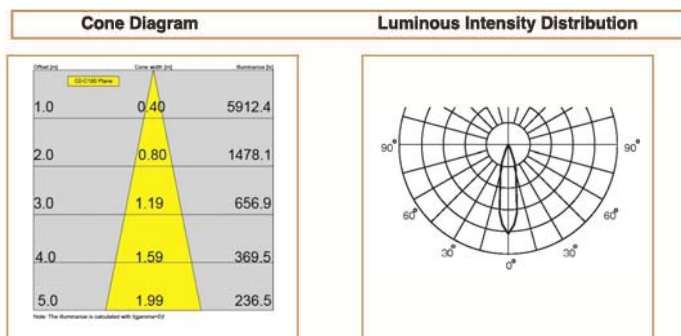

Light Distribution

All Luminaires are electrical tested & protection tested according to the standard (IEC 598)