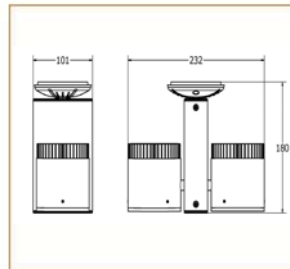

Basic Data

Material	Die Cast Aluminum
Finishing	Electrostatic Painting
Optics	
Weight	960 gm
IP	40
IK	08
Suspension	Ceiling Mounted
Additional Data	

Specifications

Art No.	WAT	CCT	CRI	LED	Angle	TL	Ø
73835-PL-	30	3000	75	2	18	2349	_

Dimensions

Light Distribution

All Luminaires are electrical tested & protection tested according to the standard (IEC 598)