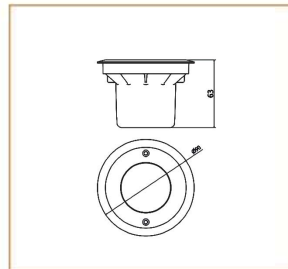

Dimensions