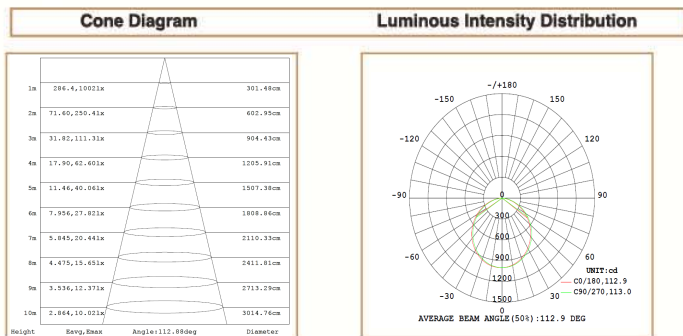

Light Distribution

All Luminaires are electrical tested & protection tested according to the standard (IEC 598)