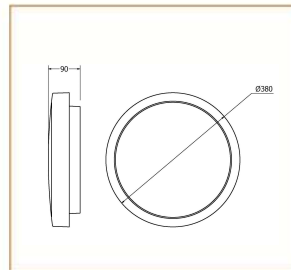

### Basic Data

Material	Die Cast Aluminum
Finishing	Electrostatic Painting
Optics	OPAL
Weight	3.5KG
IP	65
IK	08
Suspension	Ceiling Mounted
Additional Data	

### Specifications

Art No.	WAT	CCT	CRI	LED	Angle TL	Ø
73771-PL-	30	4000	82	130	113	2856

### Dimensions