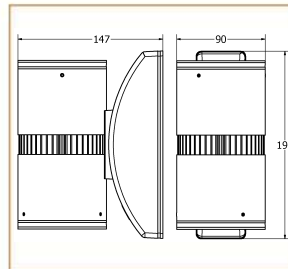

### Basic Data

Material	Die Cast Aluminum
Finishing	Electrostatic Painting
Optics	
Weight	1.6 kg
IP	65
IK	08
Suspension	Wall Mounted
Additional Data	

### Specifications

Art No.	WAT	CCT	CRI	LED	Angle	TL	Ø
73590-PL-	16	3000	80	2	23	1101	_
73595-PL-	16	5000	80	2	23	1134	_

### Dimensions