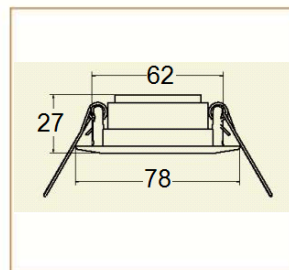

### Basic Data

Material	Die Cast Aluminum
Finishing	Electrostatic Painting
Optics	Lens
Weight	170 gm
IP	40
IK	08
Suspension	Ceiling Recessed
Additional Data	

### Specifications

Art No.	WAT	CCT	CRI	LED	Angle	TL	Ø
73330-PL-	4	3000	75	3	24	378	73
73331-PL-	4	5000	75	3	24	405	73

### Dimensions