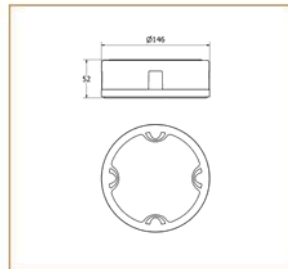

### Basic Data

Material	Die Cast Aluminum
Finishing	Electrostatic Painting
Optics	Lens
Weight	700 gm
IP	65
IK	08
Suspension	Wall Mounted
Additional Data	

### Specifications

Art No.	WAT	CCT	CRI	LED	Angle	TL	Ø
73520-PL-	5	3000	80	4	9	78	_
73525-PL-	5	5000	70	4	9	84	_

### Dimensions