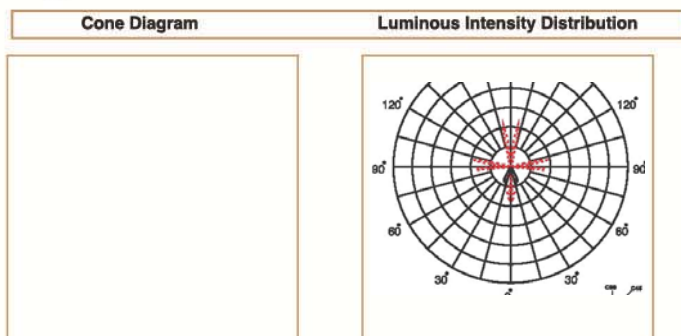

Light Distribution

All Luminaires are electrical tested & protection tested according to the standard (IEC 598)