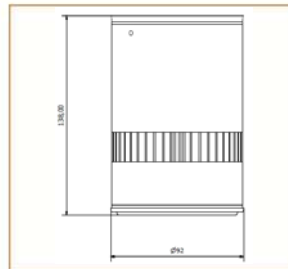

Basic Data

Material	Die Cast Aluminum
Finishing	Electrostatic Painting
Optics	Lens
Weight	814 gm
IP	54
IK	08
Suspension	Ceiling Mounted
Additional Data	

Specifications

Art No.	WAT	CCT	CRI	LED	Angle TL	Ø
73795-PL-	7	3000	75	7	23	609
73796-PL-	7	5000	75	7	23	652

Dimensions

Light Distribution

All Luminaires are electrical tested & protection tested according to the standard (IEC 598)