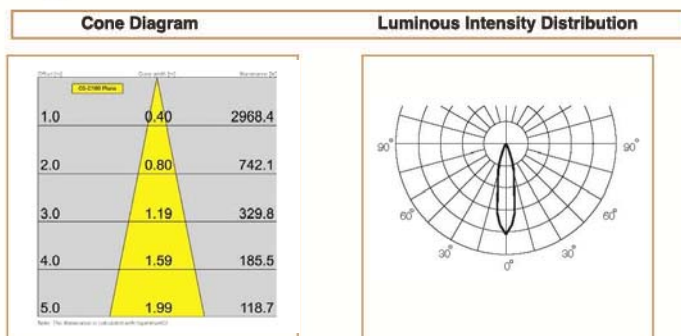

Light Distribution

All Luminaires are electrical tested & protection tested according to the standard (IEC 598)