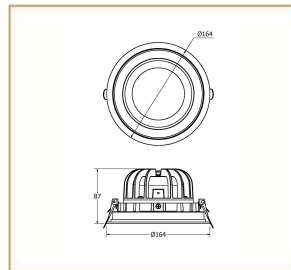

Basic Data

Material	Die Cast Aluminum
Finishing	Electrostatic Painting
Optics	Lens & Glass
Weight	663 gm
IP	54
IK	00
Suspension	Ceiling Recessed
Additional Data	

Specifications

Art No.	WAT	CCT	CRI	LED	Angle	TL	Ø
73460-PL-	30	3000	98	1	40	1853	152

Dimensions

Light Distribution

Cone Diagram

Luminous Intensity Distribution

All Luminaries are electrical tested & protection tested according to the standard (IEC 598)