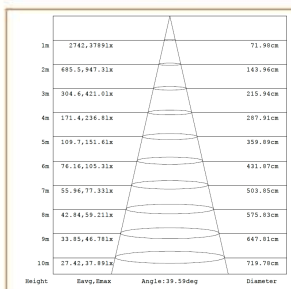

Basic Data

Material	Die Cast Aluminum
Finishing	Electrostatic Painting
Optics	Lens & Glass
Weight	663 gm
IP	54
IK	00
Suspension	Ceiling Recessed
Additional Data	

Specifications

Art No.	WAT	CCT	CRI	LED	Angle	TL	Ø
73460-PL-	30	3000	98	1	40	1853	152

Dimensions

Light Distribution

Cone Diagram

Luminous Intensity Distribution

All Luminaries are electrical tested & protection tested according to the standard (IEC 598)