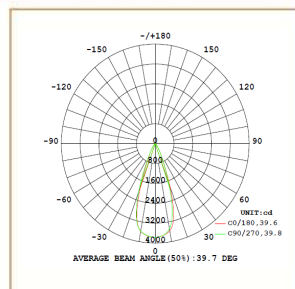

Basic Data

Material	Die Cast Aluminum
Finishing	Electrostatic Painting
Optics	Lens & Glass
Weight	663 gm
IP	54
IK	00
Suspension	Ceiling Recessed
Additional Data	

Specifications

Art No.	WAT	CCT	CRI	LED	Angle	TL	Ø
73460-PL-	30	3000	98	1	40	1853	152

Dimensions

Light Distribution

Cone Diagram

Luminous Intensity Distribution

All Luminaries are electrical tested & protection tested according to the standard (IEC 598)