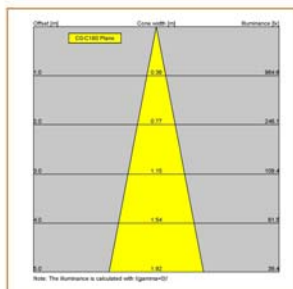

Basic Data

Material	Die Cast Aluminum
Finishing	Electrostatic Painting
Optics	
Weight	1.55 kg
IP	65
IK	08
Suspension	Ground Mounted
Additional Data	

Specifications

Art No.	WAT	CCT	CRI	LED	Angle	TL	Ø
75015-PL-	8	3000	80	1	36	544	_

Dimensions

Light Distribution

Cone Diagram

Luminous Intensity Distribution

All Luminaries are electrical tested & protection tested according to the standard (IEC 598)