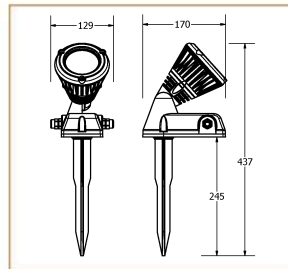

Basic Data

Material	Die Cast Aluminum
Finishing	Electrostatic Painting
Optics	
Weight	1.55 kg
IP	65
IK	08
Suspension	Ground Mounted
Additional Data	

Specifications

Art No.	WAT	CCT	CRI	LED	Angle	TL	Ø
75015-PL-	8	3000	80	1	36	544	_

Dimensions

Light Distribution

Cone Diagram

Luminous Intensity Distribution

All Luminaries are electrical tested & protection tested according to the standard (IEC 598)