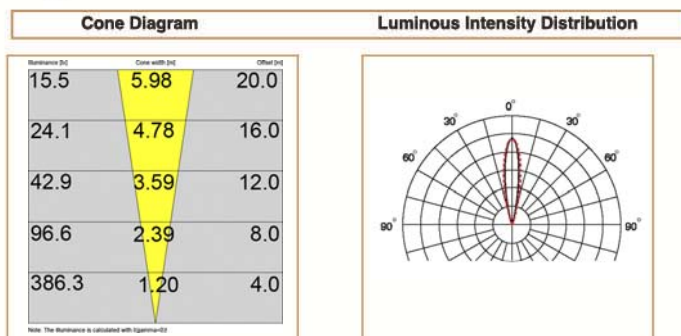

Light Distribution

All Luminaires are electrical tested & protection tested according to the standard (IEC 598)