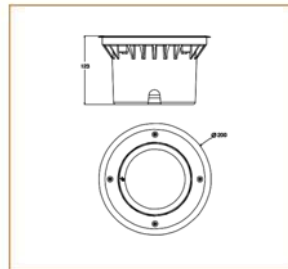

Dimensions