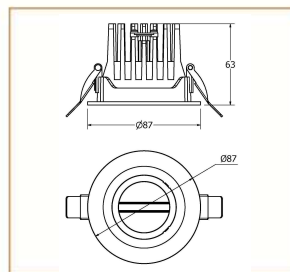

### Basic Data

Material	Die Cast Aluminum
Finishing	Electrostatic Painting/Electrostatic
Optics	Lens
Weight	270 gm
IP	44
IK	00
Suspension	Ceiling Recessed
Additional Data	

### Specifications

Art No.	WAT	CCT	CRI	LED	Angle TL	Ø
73392-PL-	14	3000	92	1	101 1030	80

### Dimensions