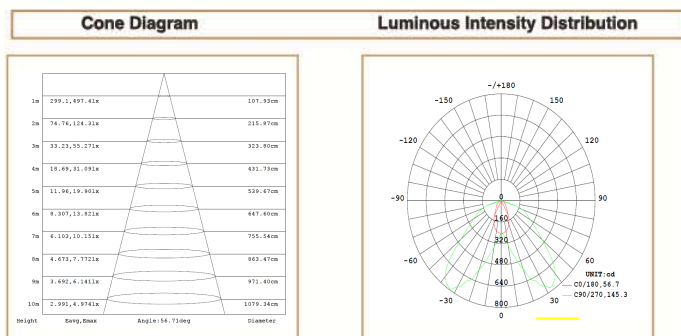

Light Distribution

All Luminaires are electrical tested & protection tested according to the standard (IEC 598)