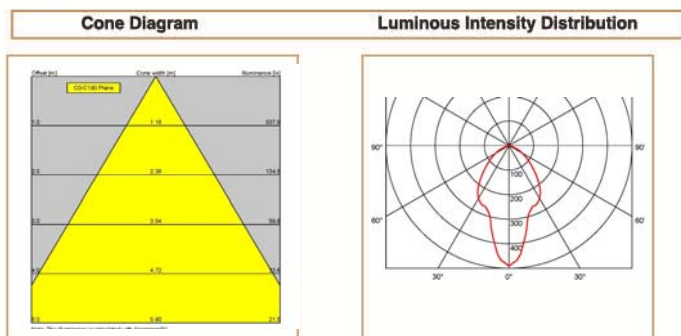

Light Distribution

All Luminaires are electrical tested & protection tested according to the standard (IEC 598)