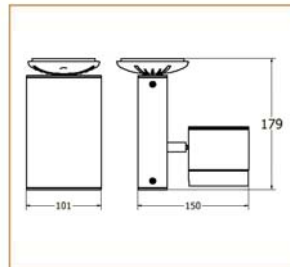

Basic Data

Material	Die Cast Aluminum
Finishing	Electrostatic Painting
Optics	Lens
Weight	980 gm
IP	40
IK	08
Suspension	Ceiling Mounted
Additional Data	

Specifications

Art No.	WATT	CCT	CRI	LED	Angle	TL	Ø
73810-PL-	15	3000	75	7	61	904	_

Dimensions

Light Distribution

All Luminaires are electrical tested & protection tested according to the standard (IEC 598)