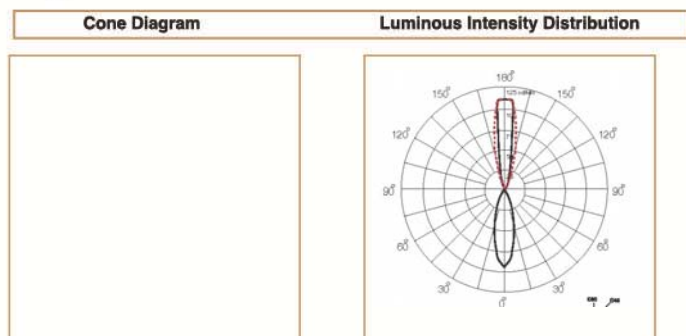

Basic Data

Material	Die Cast Aluminum
Finishing	Electrostatic Painting
Optics	
Weight	560 gm
IP	65
IK	08
Suspension	Wall Mounted
Additional Data	

Specifications

Art No.	WAT	CCT	CRI	LED	Angle TL	Ø
73530-PL-	8	3000	80	1	25	381
73535-PL-	8	5000	80	1	25	462

Dimensions

Light Distribution

All Luminaires are electrical tested & protection tested according to the standard (IEC 598)