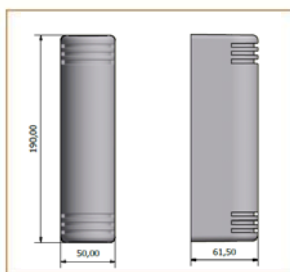

Basic Data

Material	Die Cast Aluminum
Finishing	Electrostatic Painting
Optics	
Weight	560 gm
IP	65
IK	08
Suspension	Wall Mounted
Additional Data	

Specifications

Art No.	WAT	CCT	CRI	LED	Angle TL	Ø
73530-PL-	8	3000	80	1	25	381
73535-PL-	8	5000	80	1	25	462

Dimensions

Light Distribution

All Luminaires are electrical tested & protection tested according to the standard (IEC 598)