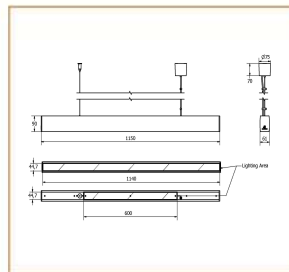

Basic Data

Material	Aluminum
Finishing	Electrostatic Painting
Optics	Opal
Weight	
IP	44
IK	08
Suspension	Suspend
Additional Data	DIRECT - INDIRECT

Specifications

Art No.	WAT	CCT	CRI	LED	Angle TL	Ø
76071-PL-	42	4000	81	96	98	3354
	15	4000	83	24	96	836

Dimensions

Light Distribution

All Luminaries are electrical tested & protection tested according to the standard (IEC 598)