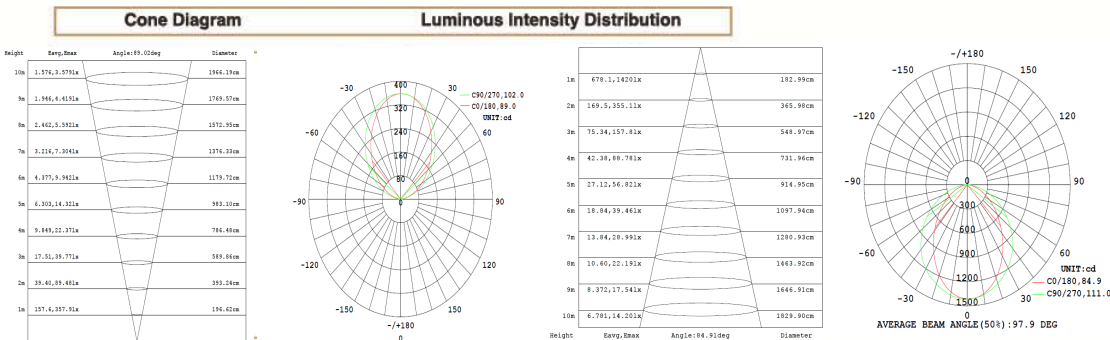

Basic Data

Material	Aluminum
Finishing	Electrostatic Painting
Optics	Opal
Weight	
IP	44
IK	08
Suspension	Suspend
Additional Data	DIRECT - INDIRECT

Specifications

Art No.	WAT	CCT	CRI	LED	Angle TL	Ø
76071-PL-	42	4000	81	96	98	3354
	15	4000	83	24	96	836

Dimensions

Light Distribution

All Luminaries are electrical tested & protection tested according to the standard (IEC 598)