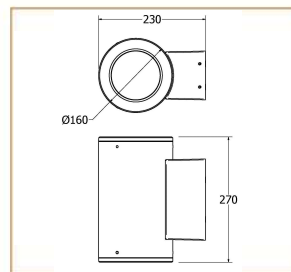

Basic Data

Material	Die Cast Aluminum
Finishing	Electrostatic Painting
Optics	Lens + Glass
Weight	4.705 Kg
IP	65
IK	08
Suspension	Wall Mounted
Additional Data	

Specifications

Art No.	WAT	CCT	CRI	LED	Angle	TL	Ø
73600-PL-	45	3000	81	10	51	3870	

Dimensions

Light Distribution

All Luminaires are electrical tested & protection tested according to the standard (IEC 598)