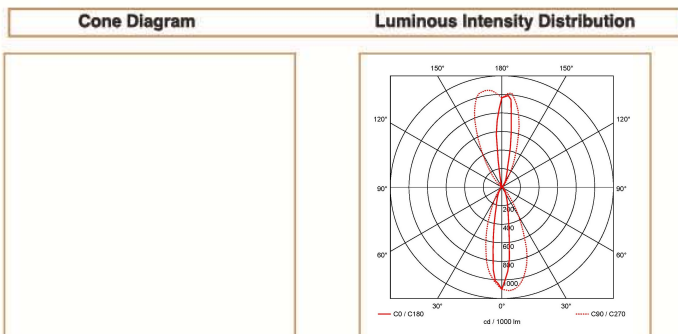

Basic Data

Material	Die Cast Aluminum
Finishing	Electrostatic Painting
Optics	Lens + Glass
Weight	4.705 Kg
IP	65
IK	08
Suspension	Wall Mounted
Additional Data	

Specifications

Art No.	WAT	CCT	CRI	LED	Angle	TL	Ø
73600-PL-	45	3000	81	10	51+18	3870	_

Dimensions

Light Distribution

All Luminaires are electrical tested & protection tested according to the standard (IEC 598)