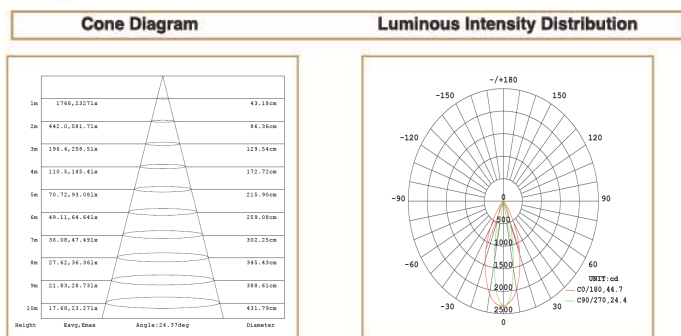

Light Distribution

All Luminaires are electrical tested & protection tested according to the standard (IEC 598)