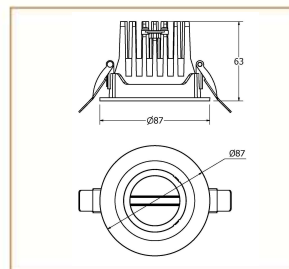

Basic Data

Material	Die Cast Aluminum
Finishing	Electrostatic Painting/Electrostatic
Optics	Lens
Weight	270 gm
IP	44
IK	00
Suspension	Ceiling Recessed
Additional Data	

Specifications

Art No.	WAT	CCT	CRI	LED	Angle TL	Ø
73398-PL-	14	3000	92	1	35	1095 80

Dimensions

Light Distribution

All Luminaires are electrical tested & protection tested according to the standard (IEC 598)