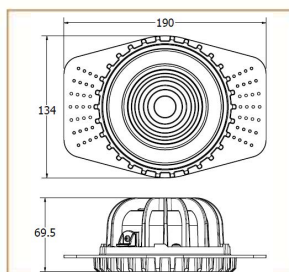

Halo Movable Frameless

Driver	Origin	LED	Origin	Lifetime
TCI	ITALY	CREE	USA	50000

Product Description

5

Basic Data

Material	Die Cast Aluminum
Finishing	Electrostatic Painting
Optics	Lens
Weight	686 gm
IP	54
IK	07
Suspension	Ceiling Recessed
Additional Data	

Specifications

Art No.	WAT	CCT	CRI	LED	Angle TL	Ø
73472-PL-	15	3000				
73473-PL-	15	4000				

Dimensions

Light Distribution

Cone Diagram	Luminous Intensity Distribution

All Luminaires are electrical tested & protection tested according to the standard (IEC 598)