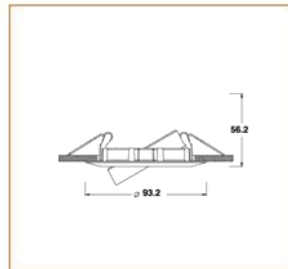

Basic Data

Material	Die Cast Aluminum
Finishing	Electrostatic Painting
Optics	Lens
Weight	270 gm
IP	40
IK	08
Suspension	Ceiling Recessed
Additional Data	

Specifications

Art No.	WAT	CCT	CRI	LED	Angle	TL	Ø
73335-PL-	4	3000	75	3	24	378	77
73336-PL-	4	5000	75	3	24	405	77

Dimensions

Light Distribution

All Luminaires are electrical tested & protection tested according to the standard (IEC 598)