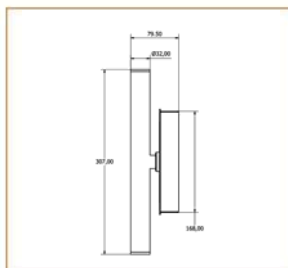

SLIM

Driver	Origin	LED	Origin	Lifetime
TCI	ITALY	EDISON	TIWANN	50000

Product Description

Slim is a wall mounted luminaire in an elegant and simple design to meet the designers requirements with complete LED solution

Basic Data

Material	Die Cast Aluminum
Finishing	Electrostatic coated
Optics	
Weight	300 gm
IP	20
IK	08
Suspension	Wall Mounted
Additional Data	

Specifications

Art No.	WAT	CCT	CRI	LED	Angle TL	Ø
73540-PL-	8	3000	80	1	57	449
73545-PL-	8	5000	80	1	57	462

Dimensions

Light Distribution

Cone Diagram

Luminous Intensity Distribution

All Luminaries are electrical tested & protection tested according to the standard (IEC 598)