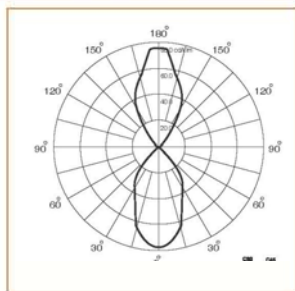

Basic Data

Material	Die Cast Aluminum
Finishing	Electrostatic coated
Optics	
Weight	300 gm
IP	20
IK	08
Suspension	Wall Mounted
Additional Data	

Specifications

Art No.	WAT	CCT	CRI	LED	Angle TL	Ø
73540-PL-	8	3000	80	1	57	449
73545-PL-	8	5000	80	1	57	462

Dimensions

Light Distribution

Cone Diagram

Luminous Intensity Distribution

All Luminaries are electrical tested & protection tested according to the standard (IEC 598)