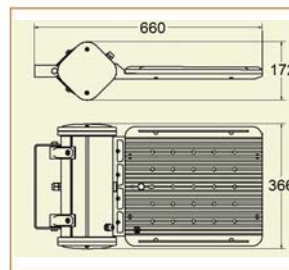

## Basic Data

Material	Die Cast Aluminum
Finishing	Electrostatic Painting
Optics	Lens
Weight	9.6 kg
IP	66
IK	08
Suspension	Surface Mounted
Additional Data	

## Specifications

Art No.	WAT	CCT	CRI	LED	Angle TL	Ø
72606-PL-	117	3000	75	24	98	10157
72608-PL-	117	5000	75	24	98	10919

## Dimensions