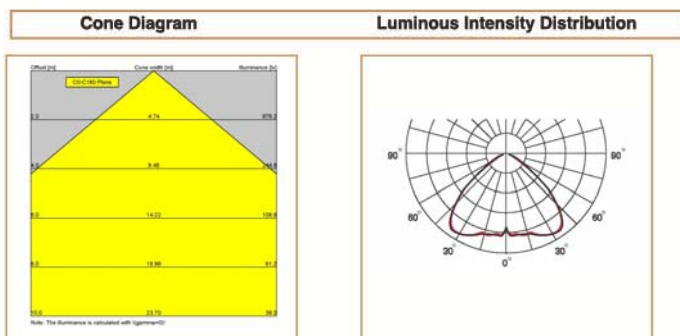

Light Distribution

All luminaires are electrical tested & protection tested according to the standard (IEC 598)