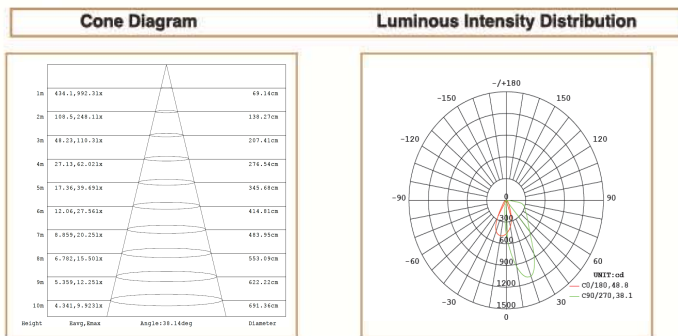

Light Distribution

All Luminaires are electrical tested & protection tested according to the standard (IEC 598)