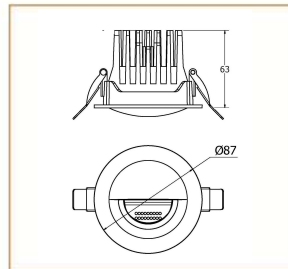

### Basic Data

|                 |                                      |
|-----------------|--------------------------------------|
| Material        | Die Cast Aluminum                    |
| Finishing       | Electrostatic Painting/Electrostatic |
| Optics          | Lens                                 |
| Weight          | 270 gm                               |
| IP              | 20                                   |
| IK              | 00                                   |
| Suspension      | Ceiling Recessed                     |
| Additional Data |                                      |

### Specifications

| Art No.   | WAT | CCT  | CRI | LED | Angle TL | Ø   |
|-----------|-----|------|-----|-----|----------|-----|
| 73390-PL- | 14  | 3000 | 80  | 1   | 44       | 860 |

### Dimensions