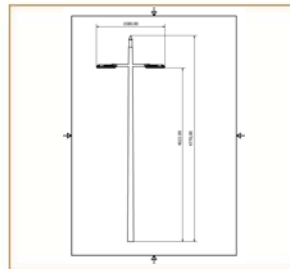

Basic Data

Material	Steel & Aluminum
Finishing	Electrostatic Painting
Optics	
Weight	80 kg
IP	65
IK	08
Suspension	Pole Mounted
Additional Data	

Specifications

Art No.	WAT	CCT	CRI	LED	Angle TL	Ø
75560-PL-	150	3000	75	84	97	11537
75561-PL-	150	5000	75	84	97	12100

Dimensions

Light Distribution

All Luminaires are electrical tested & protection tested according to the standard (IEC 598)