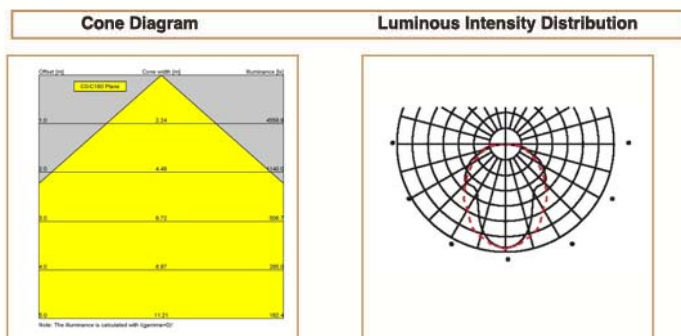

Light Distribution

All Luminaires are electrical tested & protection tested according to the standard (IEC 598)