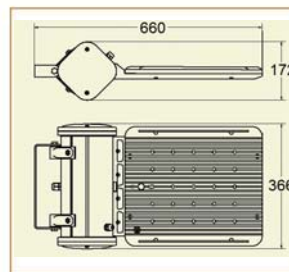

### Basic Data

Material	Die Cast Aluminum
Finishing	Electrostatic Painting
Optics	Lens
Weight	9.6 kg
IP	66
IK	08
Suspension	Surface Mounted
Additional Data	

### Specifications

Art No.	WAT	CCT	CRI	LED	Angle TL	Ø
72600-PL-	75	3000	75	24	28	7084
72602-PL-	75	5000	75	24	28	7521

### Dimensions