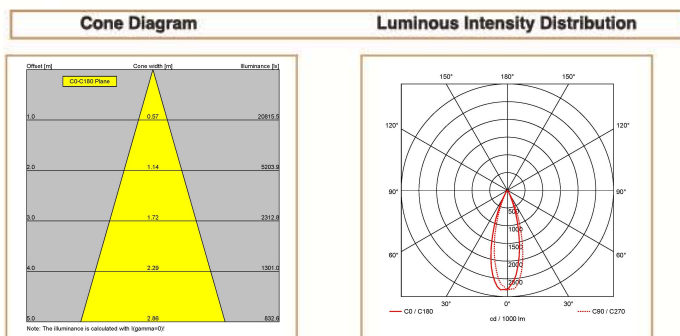

Light Distribution

All Luminaires are electrical tested & protection tested according to the standard (IEC 598)