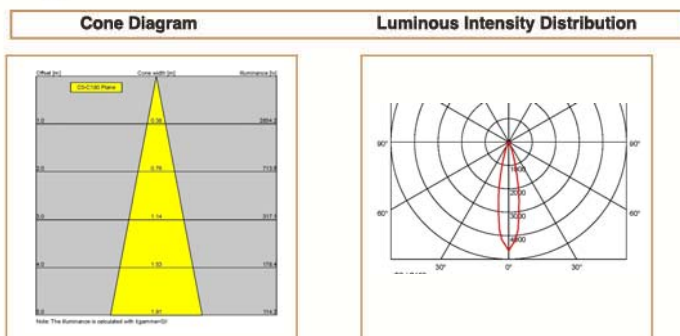

Light Distribution

All Luminaires are electrical tested & protection tested according to the standard (IEC 598)