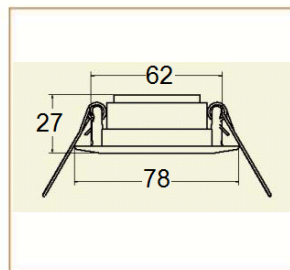

Basic Data

Material	Die Cast Aluminum
Finishing	Electrostatic Painting
Optics	Lens
Weight	170 gm
IP	40
IK	08
Suspension	Ceiling Recessed
Additional Data	

Specifications

Art No.	WAT	CCT	CRI	LED	Angle	TL	Ø
73332-PL-	7	3000	75	3	24	553	73
73333-PL-	7	5000	75	3	24	580	73

Dimensions

Light Distribution

All Luminaires are electrical tested & protection tested according to the standard (IEC 598)