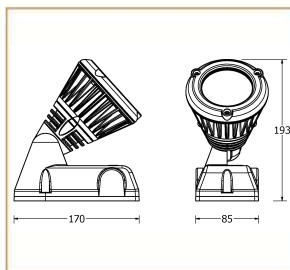

Basic Data

Material	Die Cast Aluminum
Finishing	Electrostatic Painting
Optics	
Weight	1.4 kg
IP	65
IK	08
Suspension	Ground Mounted
Additional Data	

Specifications

Art No.	WAT	CCT	CRI	LED	Angle	TL	Ø
75012-PL-	8	3000	80	1	12	544	_

Dimensions

Light Distribution

Cone Diagram	Luminous Intensity Distribution

All Luminaries are electrical tested & protection tested according to the standard (IEC 598)