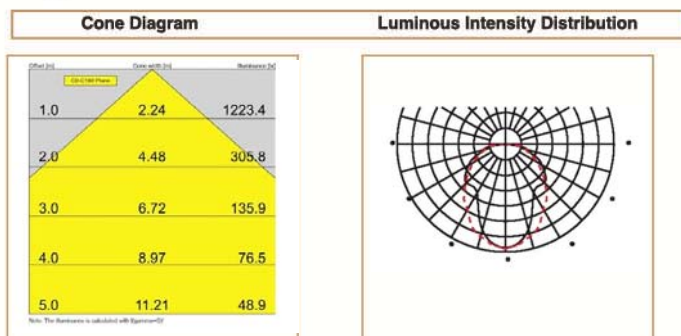

Light Distribution

All Luminaires are electrical tested & protection tested according to the standard (IEC 598)