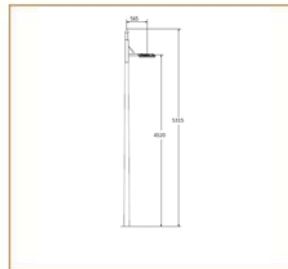

### Basic Data

Material	Steel & Aluminum
Finishing	Electrostatic Painting
Optics	
Weight	75 kg
IP	65
IK	08
Suspension	Pole Mounted
Additional Data	

### Specifications

Art No.	WAT	CCT	CRI	LED	Angle TL	Ø
75505-PL-	45	3000	75	42	97	3939
75506-PL-	45	5000	75	42	97	4221

### Dimensions