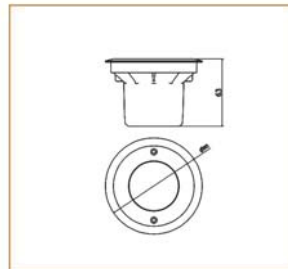

Dimensions