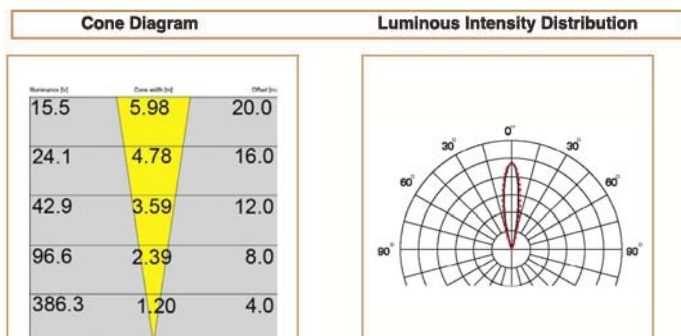

Light Distribution

All Luminaires are electrical tested & protection tested according to the standard (IEC 598)