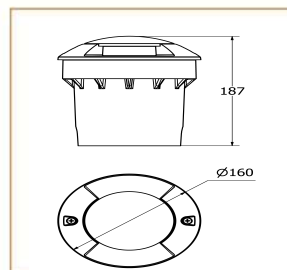

Basic Data

Material	Die Cast Aluminum
Finishing	Electrostatic Painting
Optics	GLASS
Weight	2 kg
IP	67
IK	08
Suspension	Ground Recessed
Additional Data	

Specifications

Art No.	WAT	CCT	CRI	LED	Angle TL	Ø
71245-PL-	6	3000	82	1	13	34

Dimensions

Light Distribution

All Luminaires are electrical tested & protection tested according to the standard (IEC 598)