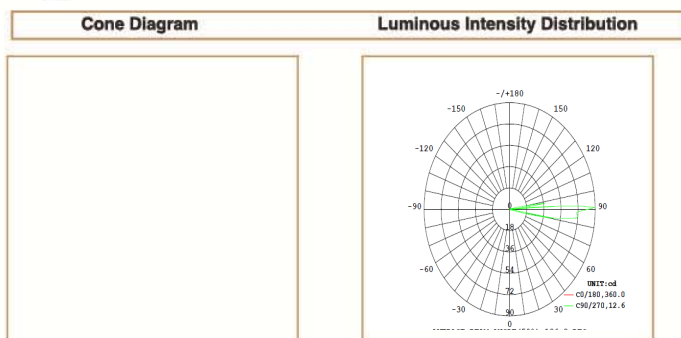

Light Distribution

All Luminaires are electrical tested & protection tested according to the standard (IEC 598)