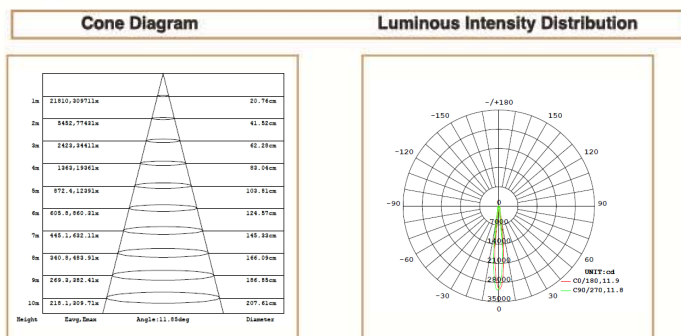

Basic Data

Material	Die Cast Aluminum
Finishing	Electrostatic Painting
Optics	Reflector & Glass
Weight	2.630kg
IP	65
IK	00
Suspension	Ceiling Mounted
Additional Data	

Specifications

Art No.	WAT	CCT	CRI	LED	Angle	TL	Ø
73713-PL-	30	3000	83	1	12	3009	

Dimensions

Light Distribution

All Luminaries are electrical tested & protection tested according to the standard (IEC 598)