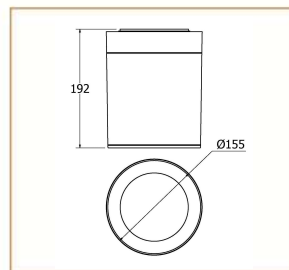

Basic Data

Material	Die Cast Aluminum
Finishing	Electrostatic Painting
Optics	Reflector & Glass
Weight	2.630kg
IP	65
IK	00
Suspension	Ceiling Mounted
Additional Data	

Specifications

Art No.	WAT	CCT	CRI	LED	Angle	TL	Ø
73713-PL-	30	3000	83	1	12	3009	

Dimensions

Light Distribution

All Luminaries are electrical tested & protection tested according to the standard (IEC 598)