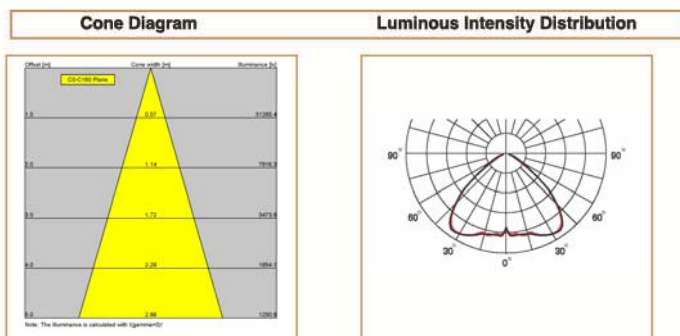

Light Distribution

All luminaires are electrical tested & protection tested according to the standard (IEC 598)