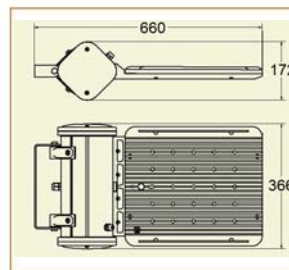

### Basic Data

Material	Die Cast Aluminum
Finishing	Electrostatic Painting
Optics	Lens
Weight	9.6 kg
IP	66
IK	08
Suspension	Surface Mounted
Additional Data	

### Specifications

Art No.	WAT	CCT	CRI	LED	Angle TL	Ø
72605-PL-	117	3000	75	24	28	10337
72607-PL-	117	5000	75	24	28	11095

### Dimensions