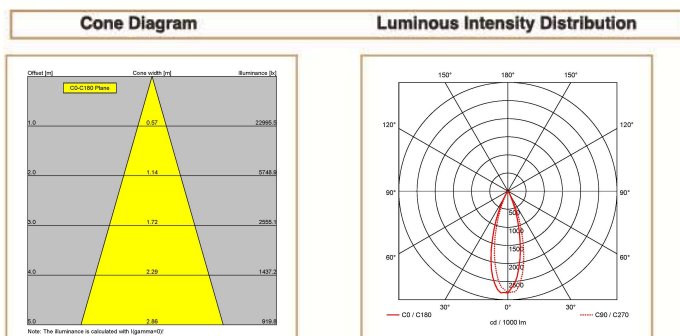

Light Distribution

All luminaires are electrical tested & protection tested according to the standard (IEC 598)