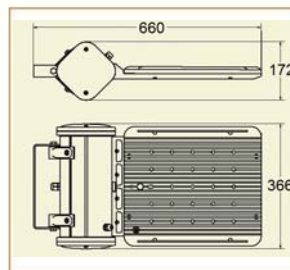

### Basic Data

|                 |                        |
|-----------------|------------------------|
| Material        | Die Cast Aluminum      |
| Finishing       | Electrostatic Painting |
| Optics          | Lens                   |
| Weight          | 9.6 kg                 |
| IP              | 66                     |
| IK              | 08                     |
| Suspension      | Surface Mounted        |
| Additional Data |                        |

### Specifications

| Art No.   | WAT | CCT  | CRI | LED | Angle | TL   | Ø |
|-----------|-----|------|-----|-----|-------|------|---|
| 72600-PL- | 75  | 3000 | 75  | 24  | 28    | 7084 | _ |
| 72602-PL- | 75  | 5000 | 75  | 24  | 28    | 7521 |   |

### Dimensions