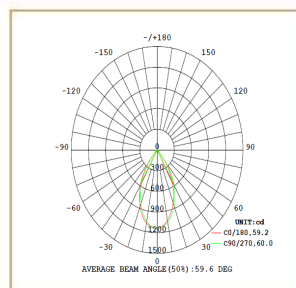

Basic Data

Material	Aluminum
Finishing	Electrostatic Painting
Optics	Lens
Weight	0.179kg
IP	44
IK	08
Suspension	Ceiling Recessed
Additional Data	

Specifications

Art No.	WAT	CCT	CRI	LED	Angle TL	Ø
76276-PL-B	10	4000	83	4	60	1051

Dimensions

Light Distribution

Cone Diagram

Luminous Intensity Distribution

All Luminaries are electrical tested & protection tested according to the standard (IEC 598)