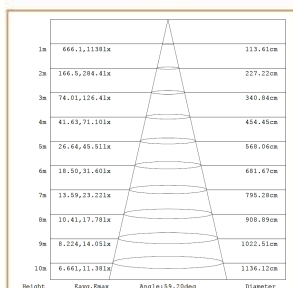

Basic Data

Material	Aluminum
Finishing	Electrostatic Painting
Optics	Lens
Weight	0.179kg
IP	44
IK	08
Suspension	Ceiling Recessed
Additional Data	

Specifications

Art No.	WAT	CCT	CRI	LED	Angle TL	Ø
76276-PL-B	10	4000	83	4	60	1051

Dimensions

Light Distribution

Cone Diagram

Luminous Intensity Distribution

All Luminaries are electrical tested & protection tested according to the standard (IEC 598)