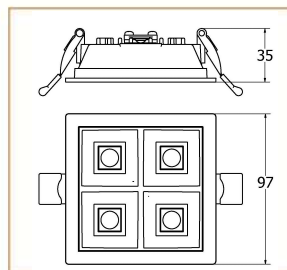

Basic Data

Material	Aluminum
Finishing	Electrostatic Painting
Optics	Lens
Weight	0.179kg
IP	44
IK	08
Suspension	Ceiling Recessed
Additional Data	

Specifications

Art No.	WAT	CCT	CRI	LED	Angle TL	Ø
76276-PL-B	10	4000	83	4	60	1051

Dimensions

Light Distribution

Cone Diagram

Luminous Intensity Distribution

All Luminaries are electrical tested & protection tested according to the standard (IEC 598)