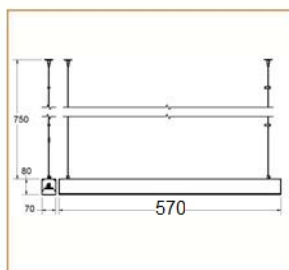

Basic Data

Material	Aluminum
Finishing	Electrostatic Painting
Optics	Lens
Weight	1.806Kg
IP	40
IK	08
Suspension	Suspend
Additional Data	

Specifications

Art No.	WAT	CCT	CRI	LED	Angle TL	Ø
73287-IC-	25	3000	80	6	60	2218

Dimensions

Light Distribution

Cone Diagram	Luminous Intensity Distribution

All Luminaries are electrical tested & protection tested according to the standard (IEC 598)