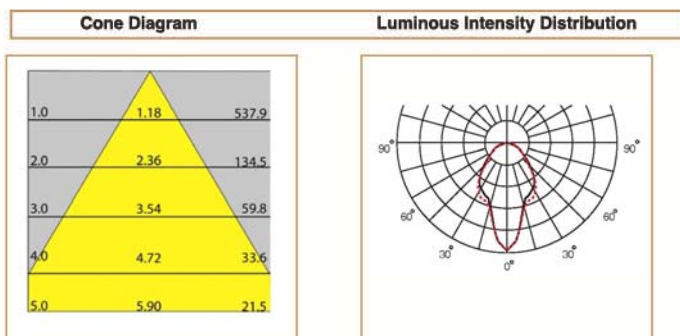

Light Distribution

All Luminaires are electrical tested & protection tested according to the standard (IEC 598)