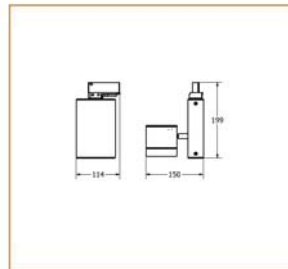

### Product Description

Cube is a surface mounted luminaire filled with architectural design to meet the designers requirements with complete LED solution

### Basic Data

Material	Die Cast Aluminum
Finishing	Electrostatic Painting
Optics	Lens
Weight	980 gm
IP	40
IK	08
Suspension	Track Mounted
Additional Data	

### Specifications

Art No.	WAT	CCT	CRI	LED	Angle TL	Ø
73800-PL-	15	3000	75	7	61	904
73801-PL-	15	5000	75	7	61	1204

### Dimensions