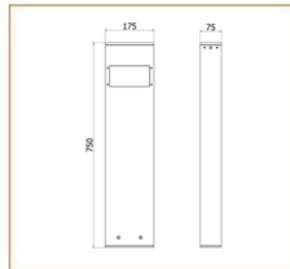

Basic Data

Material	Die Cast Aluminum
Finishing	Electrostatic Painting
Optics	Glass
Weight	4.05 kg
IP	65
IK	08
Suspension	Ground Mounted
Additional Data	

Specifications

Art No.	WAT	CCT	CRI	LED	Angle TL	Ø
74515-PL-	5	3000	80	4	-	174
74516-PL-	5	5000	70	4	-	186

Dimensions

Light Distribution

All Luminaires are electrical tested & protection tested according to the standard (IEC 598)