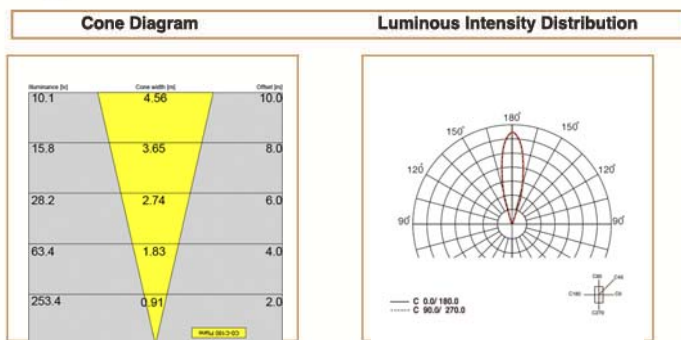

Basic Data

Material	Die Cast Aluminum
Finishing	Polishing
Optics	Lens
Weight	300 gm
IP	67
IK	08
Suspension	Ground Recessed
Additional Data	

Specifications

Art No.	WATT	CCT	CRI	LED	Angle	TL	Ø
71080-PL-	4	3000	> 70	3	10	310	_
71081-PL-	4	5000	> 70	3	10	337	_
71082-PL-	4	4000	> 70	3	10	324	_

Dimensions

Light Distribution

All Luminaires are electrical tested & protection tested according to the standard (IEC 598)