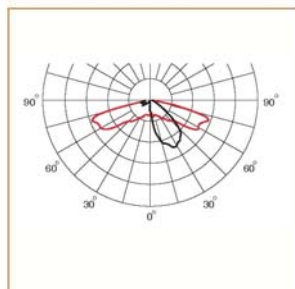

Basic Data

Material	Steel & Aluminum
Finishing	Electrostatic Painting
Optics	Lens
Weight	50 kg
IP	65
IK	08
Suspension	Pole Mounted
Additional Data	

Specifications

Art No.	WAT	CCT	CRI	LED	Angle TL	Ø
75575-PL-	40	4000	70	12	148	3202

Dimensions

Light Distribution

Cone Diagram

Luminous Intensity Distribution

All Luminaires are electrical tested & protection tested according to the standard (IEC 598)