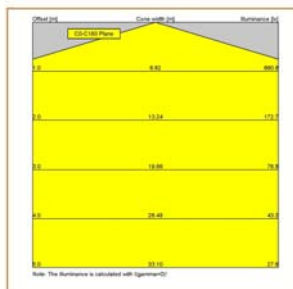

Basic Data

Material	Steel & Aluminum
Finishing	Electrostatic Painting
Optics	Lens
Weight	50 kg
IP	65
IK	08
Suspension	Pole Mounted
Additional Data	

Specifications

Art No.	WAT	CCT	CRI	LED	Angle TL	Ø
75575-PL-	40	4000	70	12	148	3202

Dimensions

Light Distribution

Cone Diagram

Luminous Intensity Distribution

All Luminaires are electrical tested & protection tested according to the standard (IEC 598)