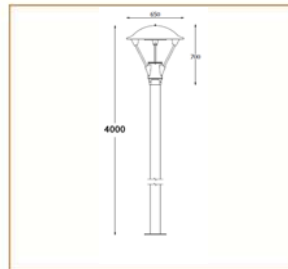

Basic Data

Material	Steel & Aluminum
Finishing	Electrostatic Painting
Optics	Lens
Weight	50 kg
IP	65
IK	08
Suspension	Pole Mounted
Additional Data	

Specifications

Art No.	WAT	CCT	CRI	LED	Angle TL	Ø
75575-PL-	40	4000	70	12	148	3202

Dimensions

Light Distribution

Cone Diagram

Luminous Intensity Distribution

All Luminaires are electrical tested & protection tested according to the standard (IEC 598)