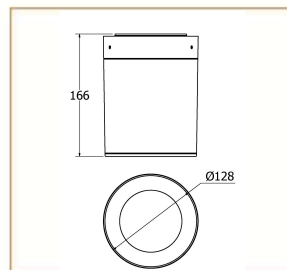

Basic Data

| | |
|-----------------|------------------------|
| Material | Die Cast Aluminum |
| Finishing | Electrostatic Painting |
| Optics | Reflector & Glass |
| Weight | 1.9kg |
| IP | 65 |
| IK | 00 |
| Suspension | Ceiling Mounted |
| Additional Data | |

Specifications

| Art No. | WAT | CCT | CRI | LED | Angle TL | Ø |
|-----------|-----|------|-----|-----|----------|------|
| 73726-PL- | 20 | 3000 | 84 | 1 | 42 | 1741 |

Dimensions

Light Distribution

All Luminaries are electrical tested & protection tested according to the standard (IEC 598)