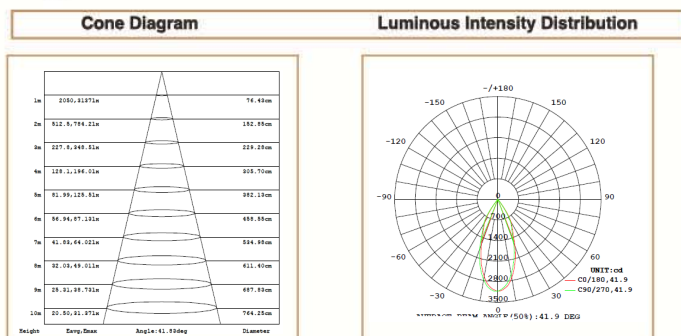

Basic Data

| | |
|-----------------|------------------------|
| Material | Die Cast Aluminum |
| Finishing | Electrostatic Painting |
| Optics | Reflector & Glass |
| Weight | 1.9kg |
| IP | 65 |
| IK | 00 |
| Suspension | Ceiling Mounted |
| Additional Data | |

Specifications

| Art No. | WAT | CCT | CRI | LED | Angle TL | Ø |
|-----------|-----|------|-----|-----|----------|------|
| 73726-PL- | 20 | 3000 | 84 | 1 | 42 | 1741 |

Dimensions

Light Distribution

All Luminaries are electrical tested & protection tested according to the standard (IEC 598)