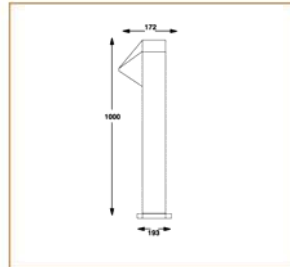

### Basic Data

Material	Die Cast Aluminum
Finishing	Electrostatic Painting
Optics	Glass
Weight	7 kg
IP	54
IK	08
Suspension	Ground Mounted
Additional Data	

### Specifications

Art No.	WAT	CCT	CRI	LED	Angle TL	Ø
74590-PL-	8	3000	72	3	111 256	_

### Dimensions