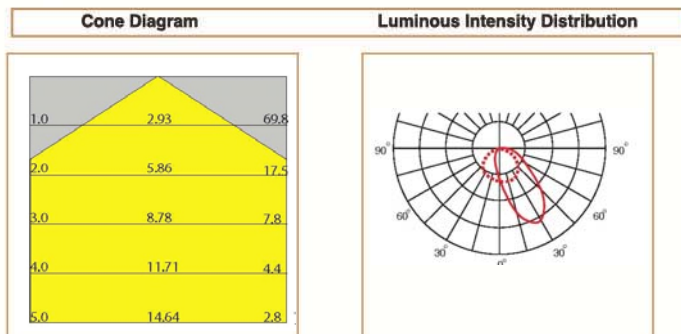

Light Distribution

All Luminaires are electrical tested & protection tested according to the standard (IEC 598)