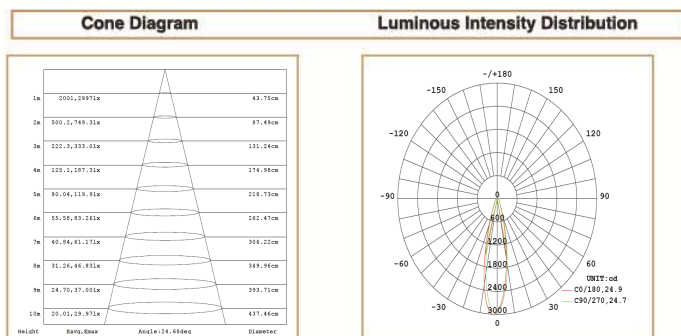

Basic Data

Material	Die Cast Aluminum
Finishing	Electrostatic Painting/Electrostatic
Optics	Lens
Weight	270 gm
IP	44
IK	00
Suspension	Ceiling Recessed
Additional Data	

Specifications

Art No.	WAT	CCT	CRI	LED	Angle TL	Ø
73394-PL-	14	3000	92	1	25 992	80

Dimensions

Light Distribution

All Luminaires are electrical tested & protection tested according to the standard (IEC 598)