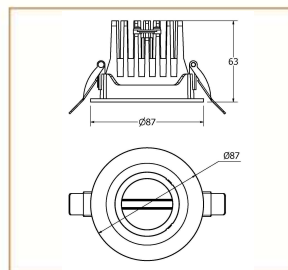

Basic Data

Material	Die Cast Aluminum
Finishing	Electrostatic Painting/Electrostatic
Optics	Lens
Weight	270 gm
IP	44
IK	00
Suspension	Ceiling Recessed
Additional Data	

Specifications

Art No.	WAT	CCT	CRI	LED	Angle TL	Ø
73394-PL-	14	3000	92	1	25 992	80

Dimensions

Light Distribution

All Luminaires are electrical tested & protection tested according to the standard (IEC 598)