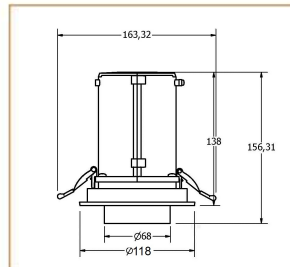

Basic Data

Material	Die Cast Aluminum
Finishing	Electrostatic Painting
Optics	Reflector
Weight	gm
IP	40
IK	
Suspension	Ceiling Mounted
Additional Data	

Specifications

Art No.	WATT	CCT	CRI	LED	Angle TL	Ø
73875-PL-	15	☐	1	-	-	-

Dimensions

Light Distribution

Cone Diagram	Luminous Intensity Distribution

All Luminaires are electrical tested & protection tested according to the standard (IEC 598)