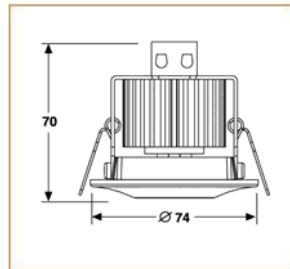

Basic Data

Material	Die Cast Aluminum
Finishing	Electrostatic Painting/Electrostatic co
Optics	Lens
Weight	270 gm
IP	40
IK	08
Suspension	Ceiling Recessed
Additional Data	

Specifications

Art No.	WATT	CCT	CRI	LED	Angle	TL	Ø
73000-PL-	4	3000	>70	3	24	378	62
73003-PL-	4	4000	>70	3	24	392	62
73005-PL-	4	5000	>70	3	24	405	62

Dimensions

Light Distribution

All Luminaires are electrical tested & protection tested according to the standard (IEC 598)