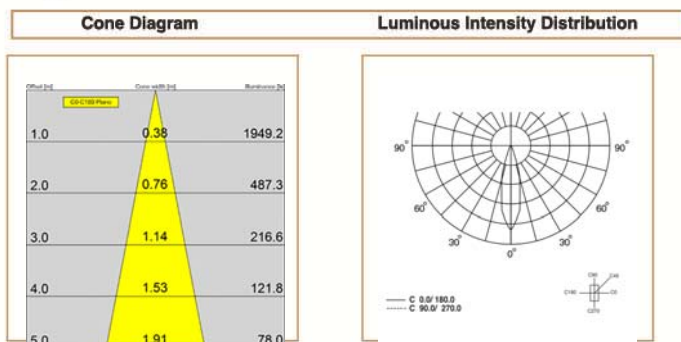

Basic Data

Material	Die Cast Aluminum
Finishing	Electrostatic Painting/Electrostatic co
Optics	Lens
Weight	270 gm
IP	40
IK	08
Suspension	Ceiling Recessed
Additional Data	

Specifications

Art No.	WATT	CCT	CRI	LED	Angle	TL	Ø
73000-PL-	4	3000	>70	3	24	378	62
73003-PL-	4	4000	>70	3	24	392	62
73005-PL-	4	5000	>70	3	24	405	62

Dimensions

Light Distribution

All Luminaires are electrical tested & protection tested according to the standard (IEC 598)