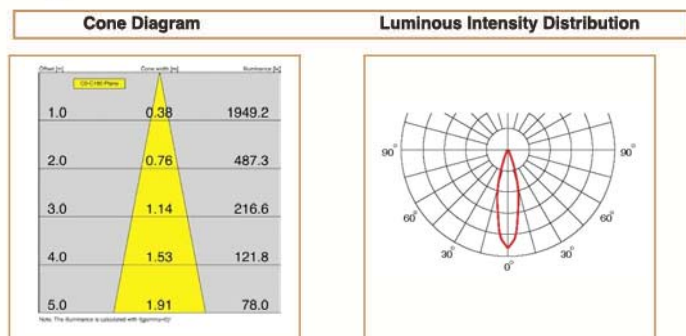

Light Distribution

All Luminaires are electrical tested & protection tested according to the standard (IEC 598)