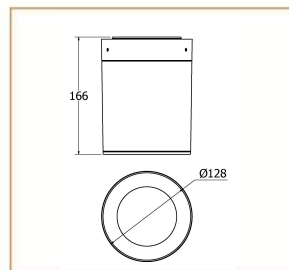

### Basic Data

Material	Die Cast Aluminum
Finishing	Electrostatic Painting
Optics	Reflector & Glass
Weight	1.9kg
IP	65
IK	00
Suspension	Ceiling Mounted
Additional Data	

### Specifications

Art No.	WAT	CCT	CRI	LED	Angle TL	Ø
73720-PL-	20	3000	84	1	23	1690

### Dimensions