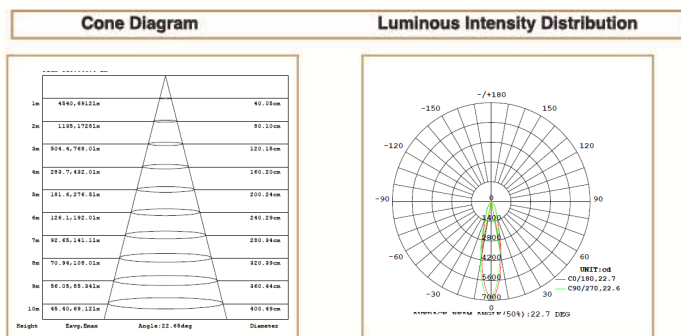

Light Distribution

All Luminaries are electrical tested & protection tested according to the standard (IEC 598)