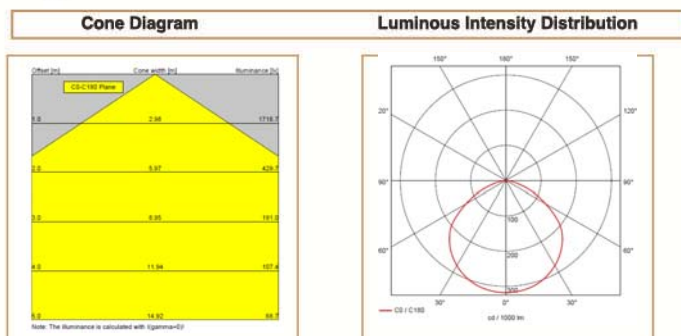

Light Distribution

All Luminaires are electrical tested & protection tested according to the standard (IEC 598)