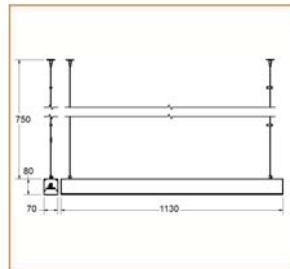

Basic Data

Material	Aluminum
Finishing	Electrostatic Painting
Optics	
Weight	3.606Kg
IP	40
IK	08
Suspension	Suspend
Additional Data	

Specifications

Art No.	WAT	CCT	CRI	LED	Angle TL	Ø
76005-PL-	37	5000	80	4	112.3	4761
76006-PL-	37	3000	80	4	112.3	4581

Dimensions

Light Distribution

All Luminaires are electrical tested & protection tested according to the standard (IEC 598)