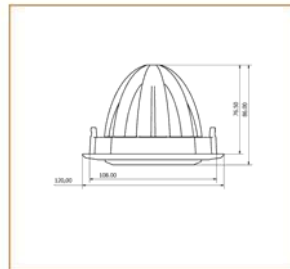

### Basic Data

Material	Die Cast Aluminum
Finishing	Electrostatic Painting
Optics	
Weight	1.05 kg
IP	54
IK	08
Suspension	Ceiling Recessed
Additional Data	

### Specifications

Art No.	WATT	CCT	CRI	LED	Angle	TL	Ø
73110-PL-	8	3000	80	1	36	441	109
73115-PL-	8	5000	80	1	36	441	109

### Dimensions