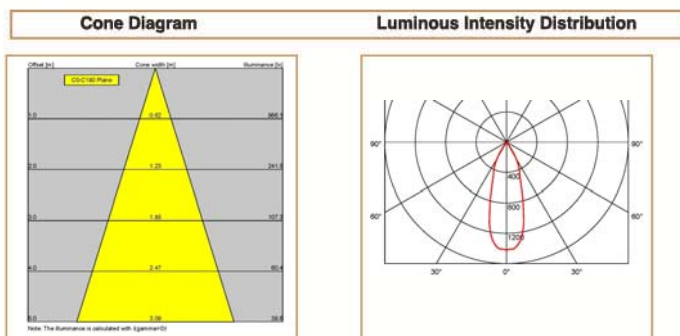

Light Distribution

All Luminaires are electrical tested & protection tested according to the standard (IEC 598)